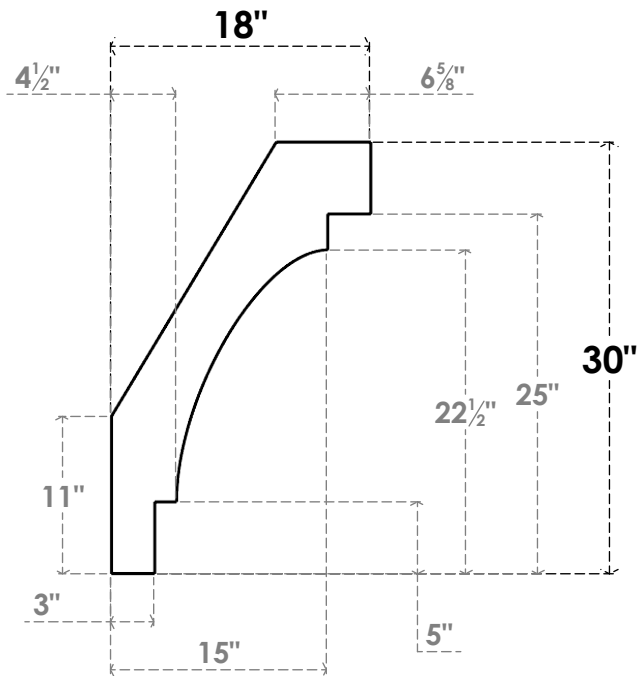

ITEM NUMBER: BRCPC060X18000X30000MRC

6"W X 18"D X 30"H MERCED ARCHITECTURAL GRADE PVC CLOSED KNEE BRACE

SIDE PROFILE

FRONT PROFILE

ISOMETRIC

EKENA MILLWORK
2300 WEST MAIN ST.
CLARKSVILLE, TX 75426
TOLL FREE: 866-607-0453
WWW.EKENAMILLWORK.COM