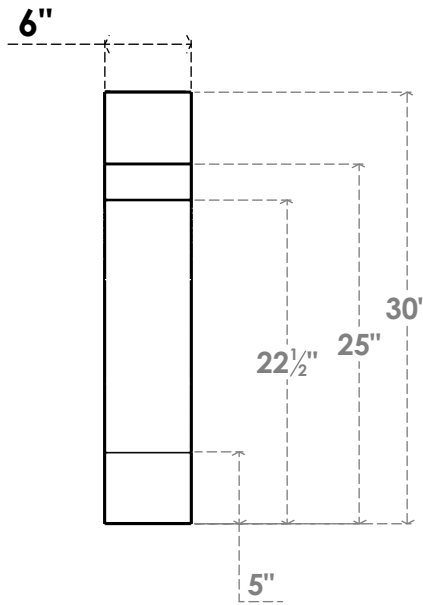

ITEM NUMBER: BRCPC060X18000X30000MRC

6"W X 18"D X 30"H MERCED ARCHITECTURAL GRADE PVC CLOSED KNEE BRACE

SIDE PROFILE

FRONT PROFILE

ISOMETRIC

EKENA MILLWORK
2300 WEST MAIN ST.
CLARKSVILLE, TX 75426
TOLL FREE: 866-607-0453
WWW.EKENAMILLWORK.COM